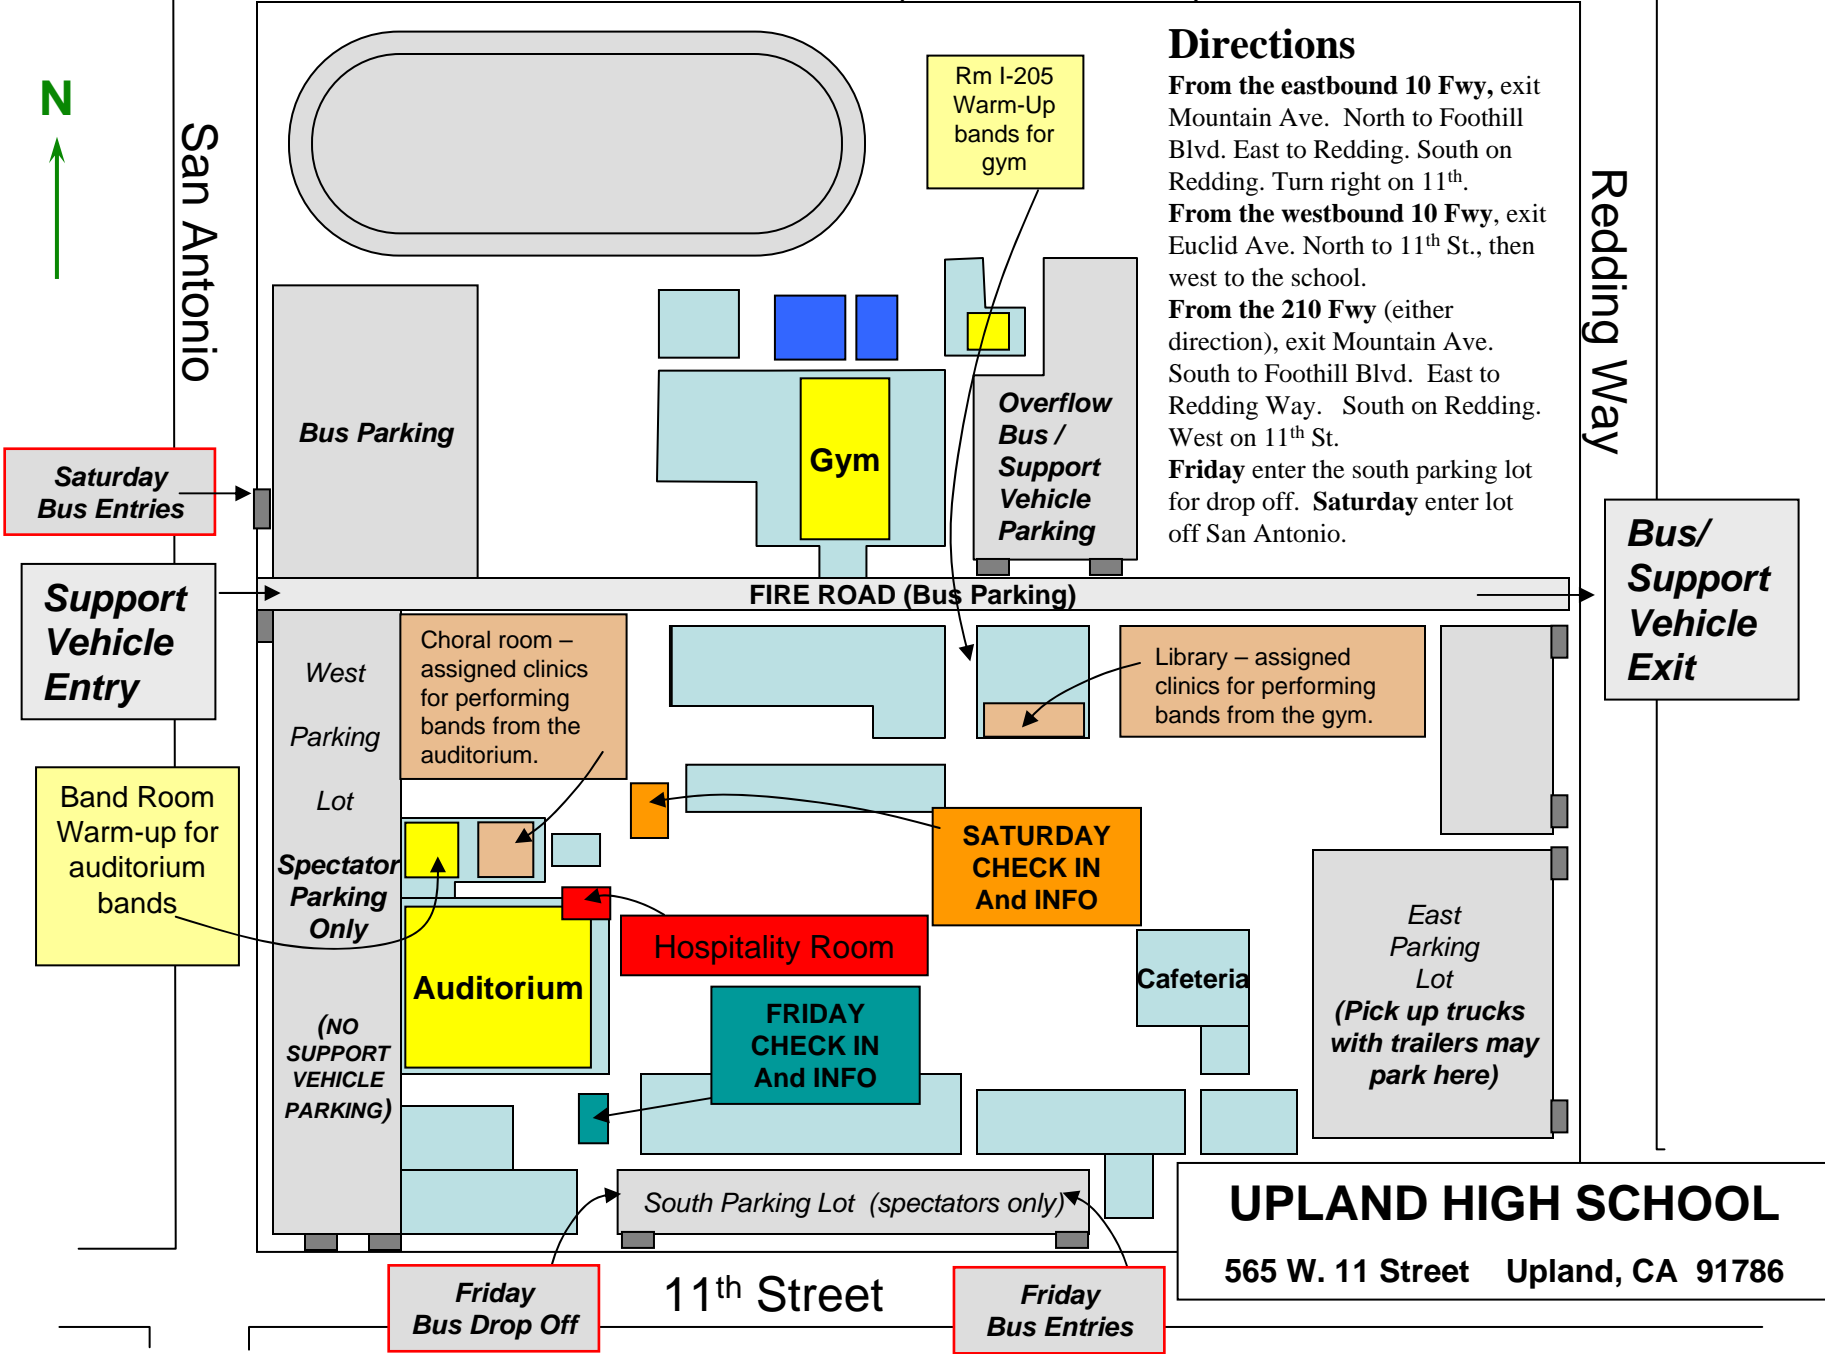

Route 66 (a.k.a. Foothill)

(to Mountain Ave) ←

→ (to Euclid Ave)

San Antonio

Redding Way

Directions

From the eastbound 10 Fwy, exit Mountain Ave. North to Foothill Blvd. East to Redding. South on Redding. Turn right on 11th.

From the westbound 10 Fwy, exit Euclid Ave. North to 11th St., then west to the school.

From the 210 Fwy (either direction), exit Mountain Ave. South to Foothill Blvd. East to Redding Way. South on Redding. West on 11th St.

Friday enter the south parking lot for drop off. **Saturday** enter lot off San Antonio.

**Bus/
Support
Vehicle
Exit**

**Saturday
Bus Entries**

**Support
Vehicle
Entry**

Band Room
Warm-up for
auditorium
bands

**SATURDAY
CHECK IN
And INFO**

Hospitality Room

**FRIDAY
CHECK IN
And INFO**

Auditorium

East
Parking
Lot
(Pick up trucks
with trailers may
park here)

(NO
SUPPORT
VEHICLE
PARKING)

South Parking Lot (spectators only)